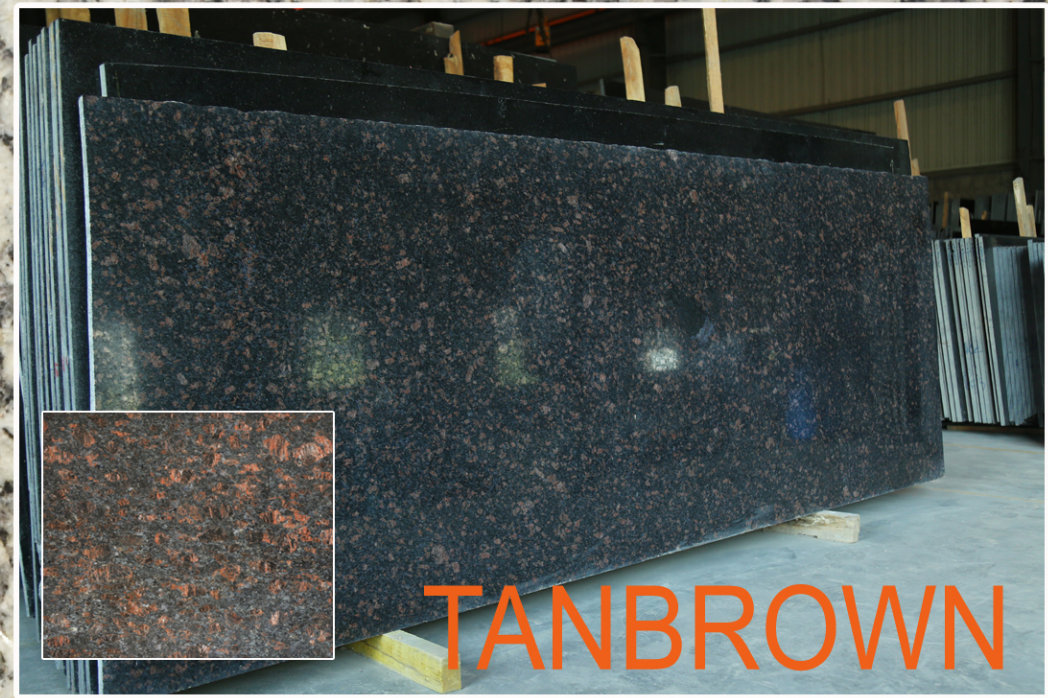

GAYATRI EXPORTS

Indian Granite Exporters

BLACK GALAXY

TANBROWN

STEELGREY

BLACK

SIVA GOLD

NEW KASHMIR WHITE

MULTI RED

PARADISCO

CRYSTAL YELLOW

URBAN CLASSIC

TIGER SKIN

ROSY PINK

Corporate Office
Gayatri Exports
MBBS Complex, Main Road
Chimakurthy, Prakasam (Dt)
AP, India- 523226

Factory And Warehouse
K.V. Palem, Chimakurthy
Prakasam Dt, A.P.